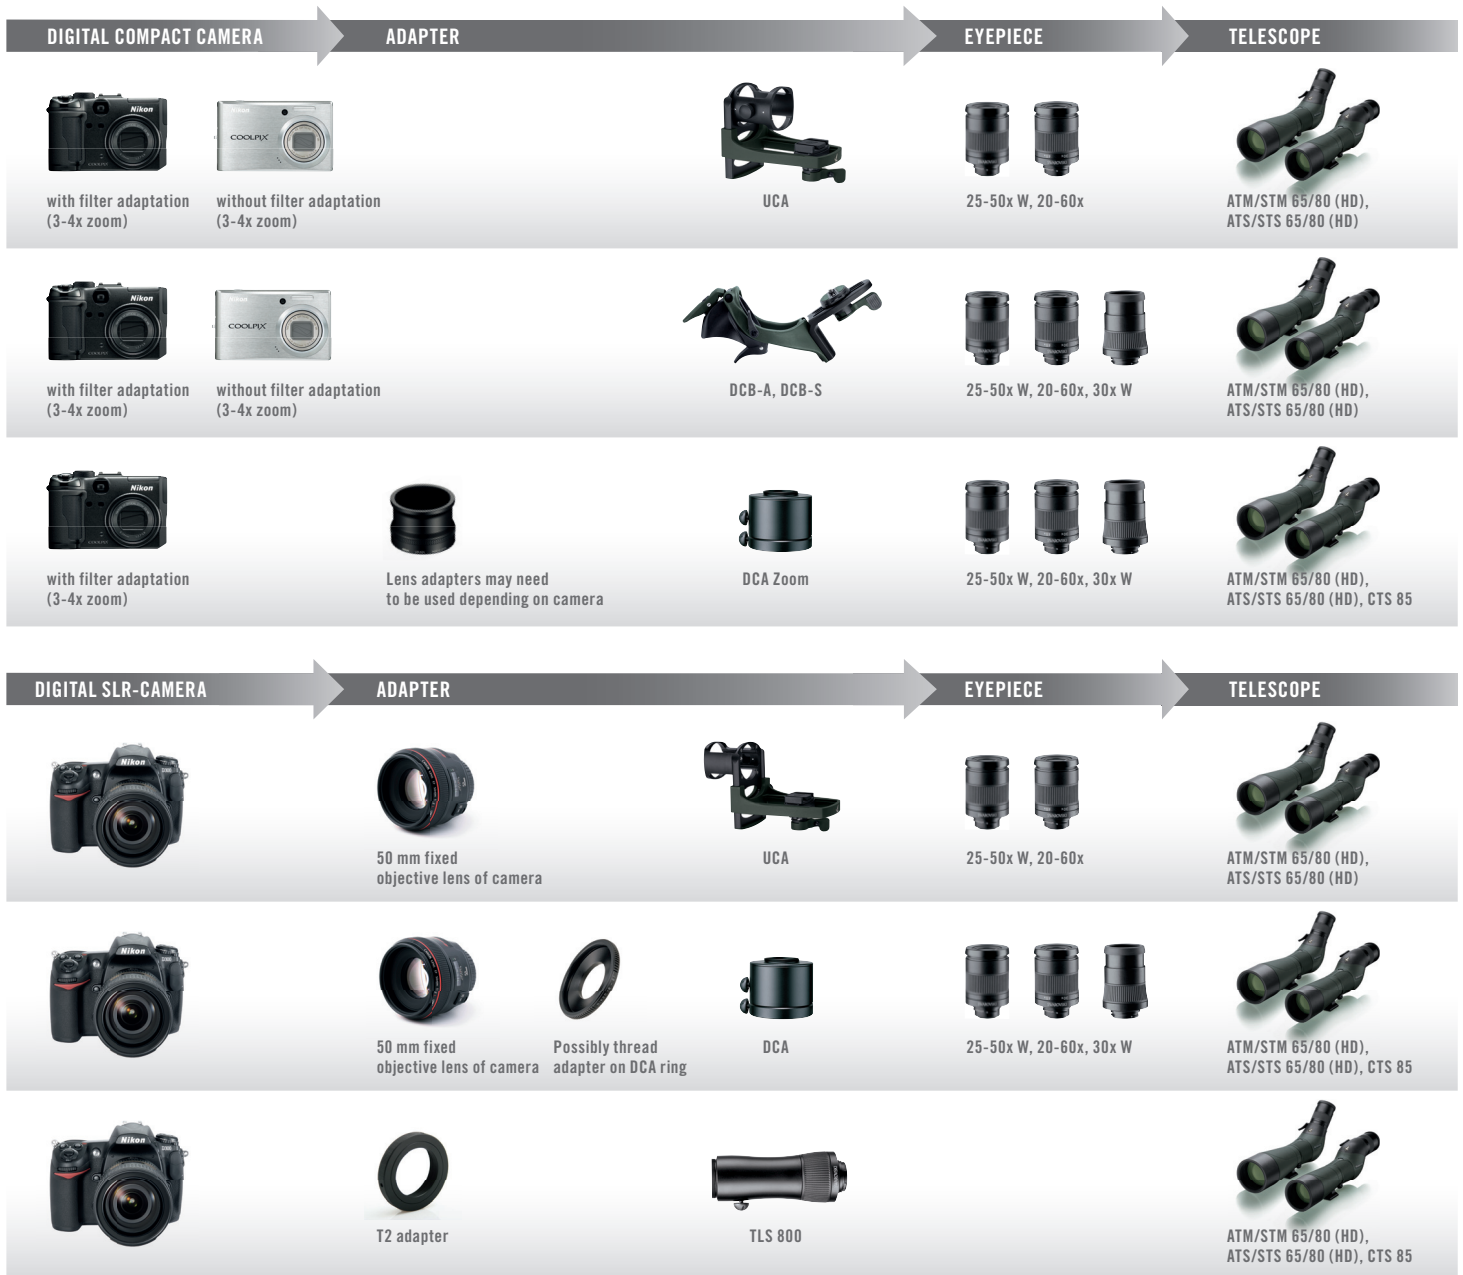

SWAROVSKI OPTIK DIGISCOPING COMBINATIONS

SNAP SHOT ADAPTER

To achieve the best results when digiscoping, we recommend the use of the telescope rail with all adapters to gain the best possible weight balance.